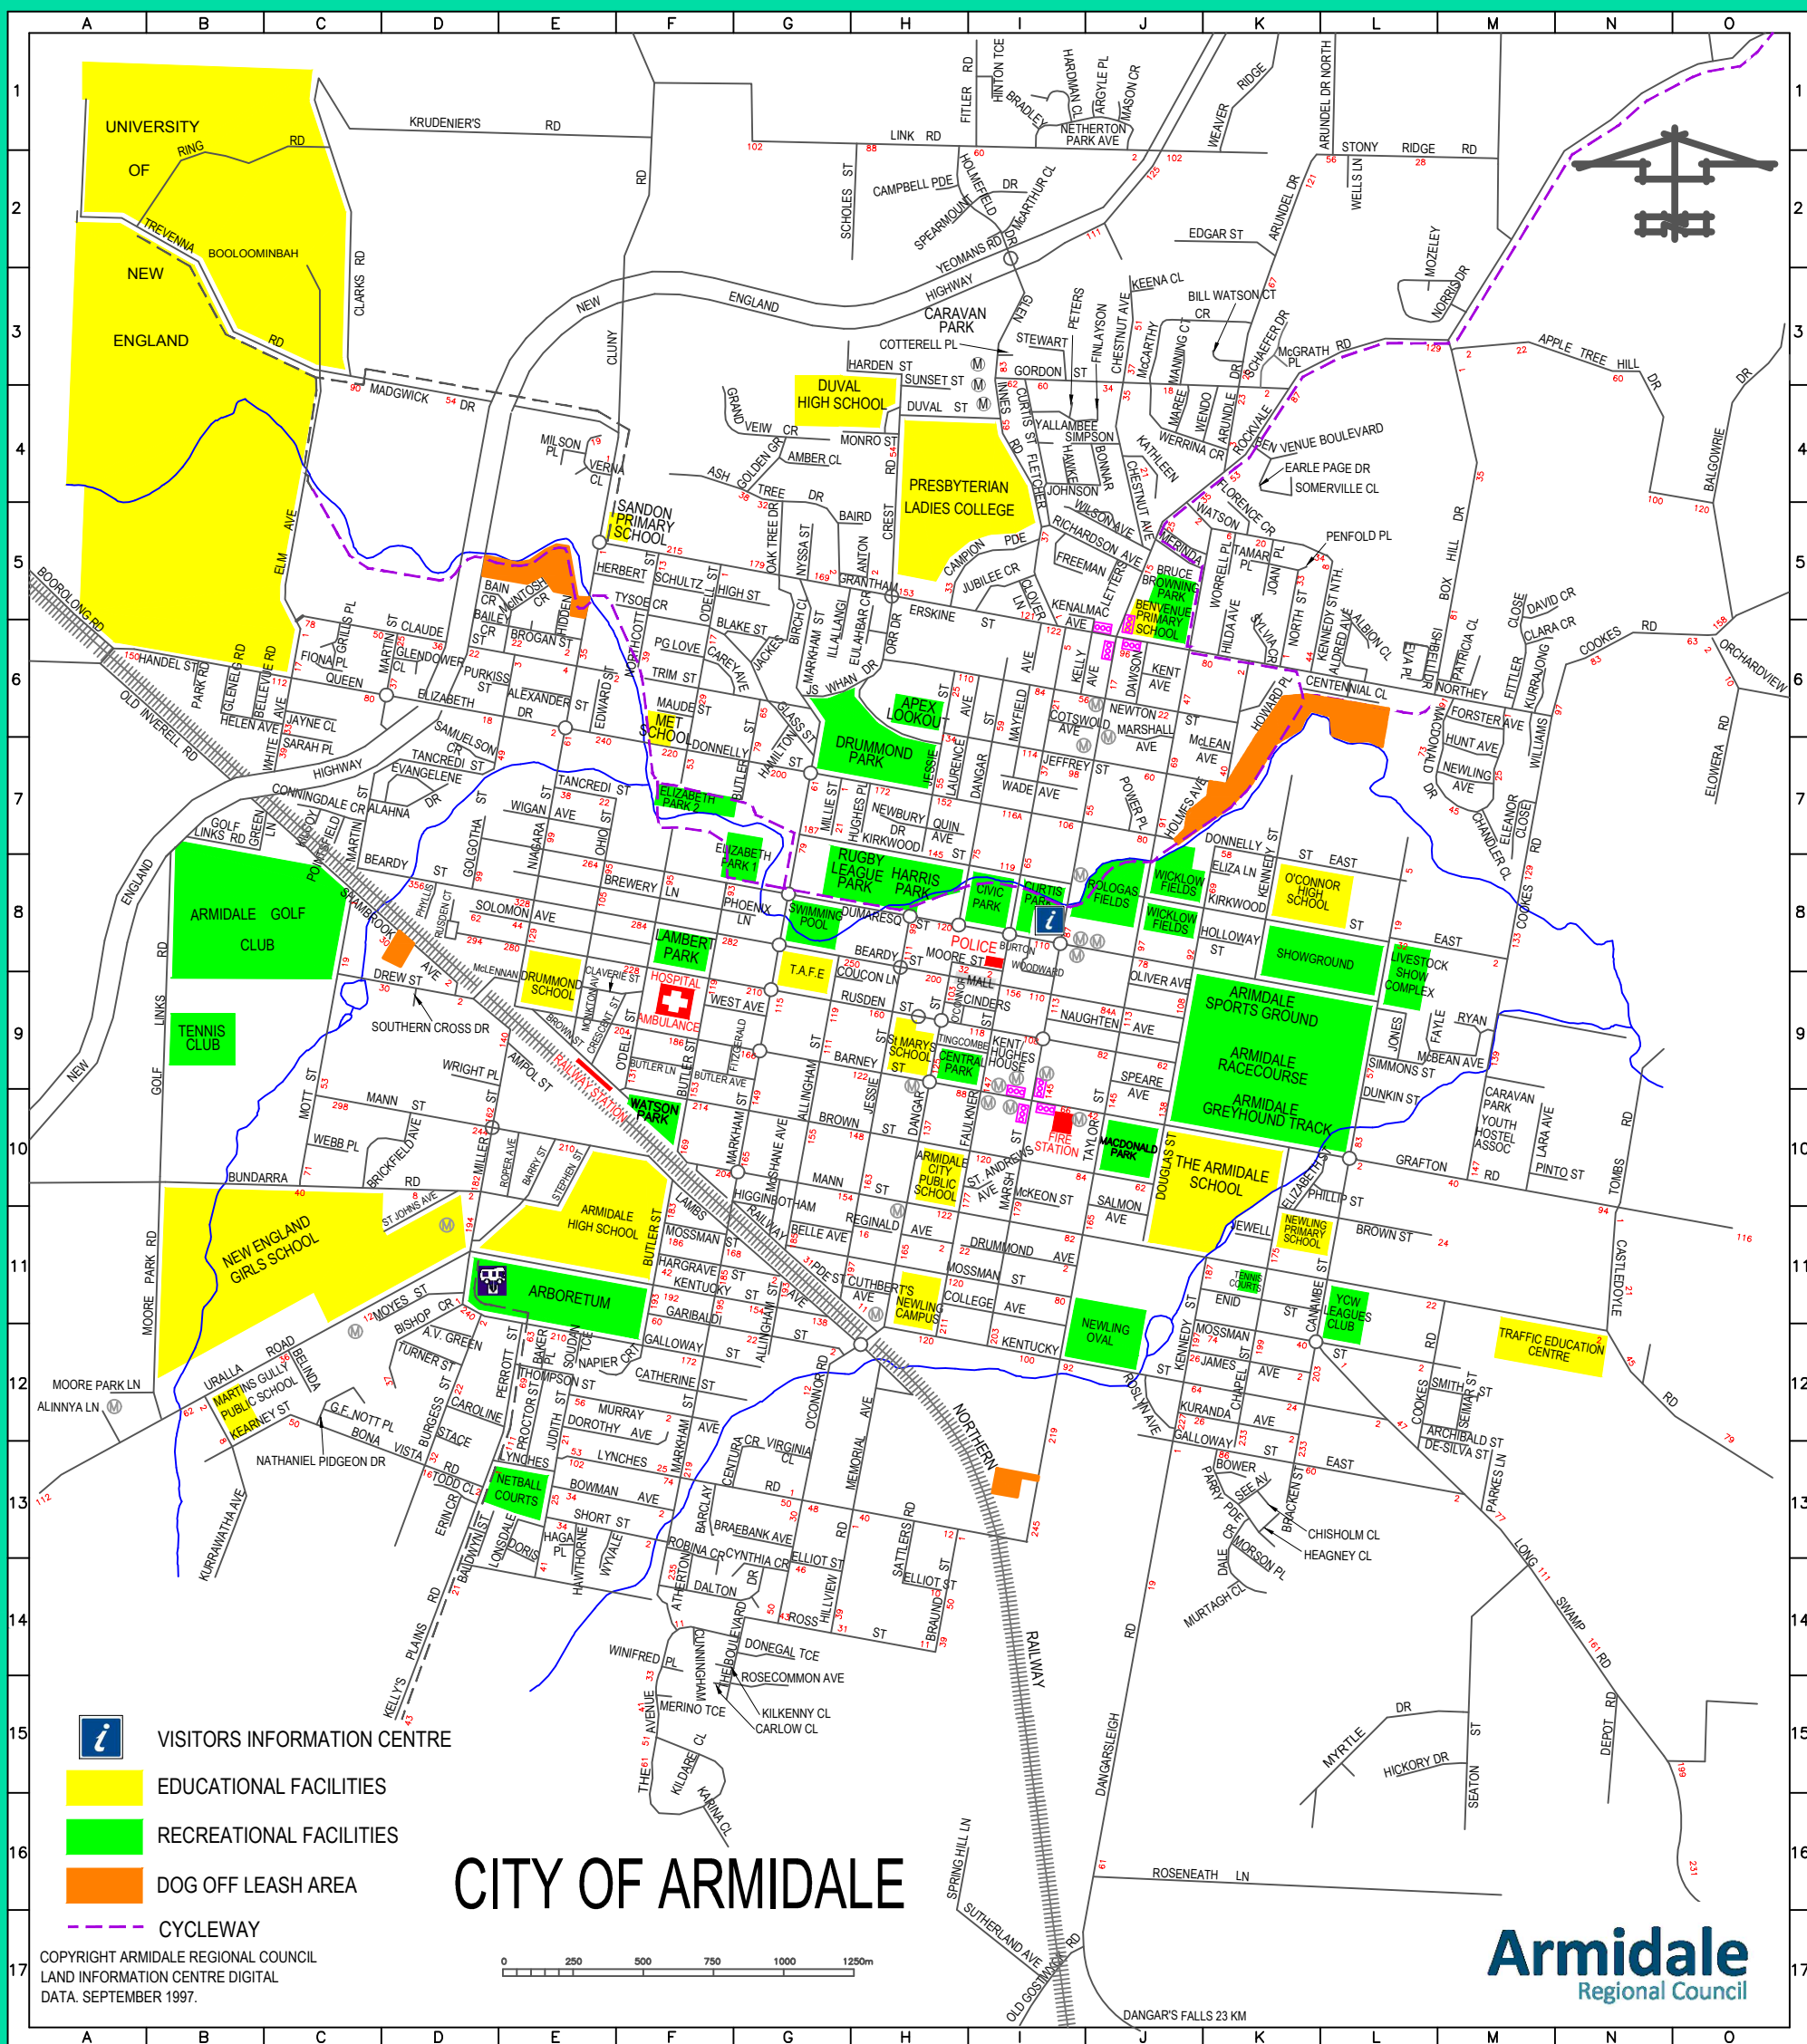

ARMIDALE URBAN STREET MAP

2017

Police, Ambulance, Fire 000
Police - other than emergency
(02) 6771 0699
Fire Station - other than emergency
(02) 6771 5076

Armidale Regional Council
(water, sewer, emergency 24h)
(02) 6770 3600
NRMA (road service) 13 11 11
SES 13 25 00

Armidale Regional Council
Information Hotline 1300 364 366
Electricity Interruptions 13 20 80
Electricity enquiries 13 23 56
Ambulance (other than emergencies)
13 12 33

Hospital (emergency) (02) 6776 9622
Hospital(01) 6776 9500
Private Hospital (02) 6771 4000
Rural Fire Services (other than
emergencies) (02) 6771 2400