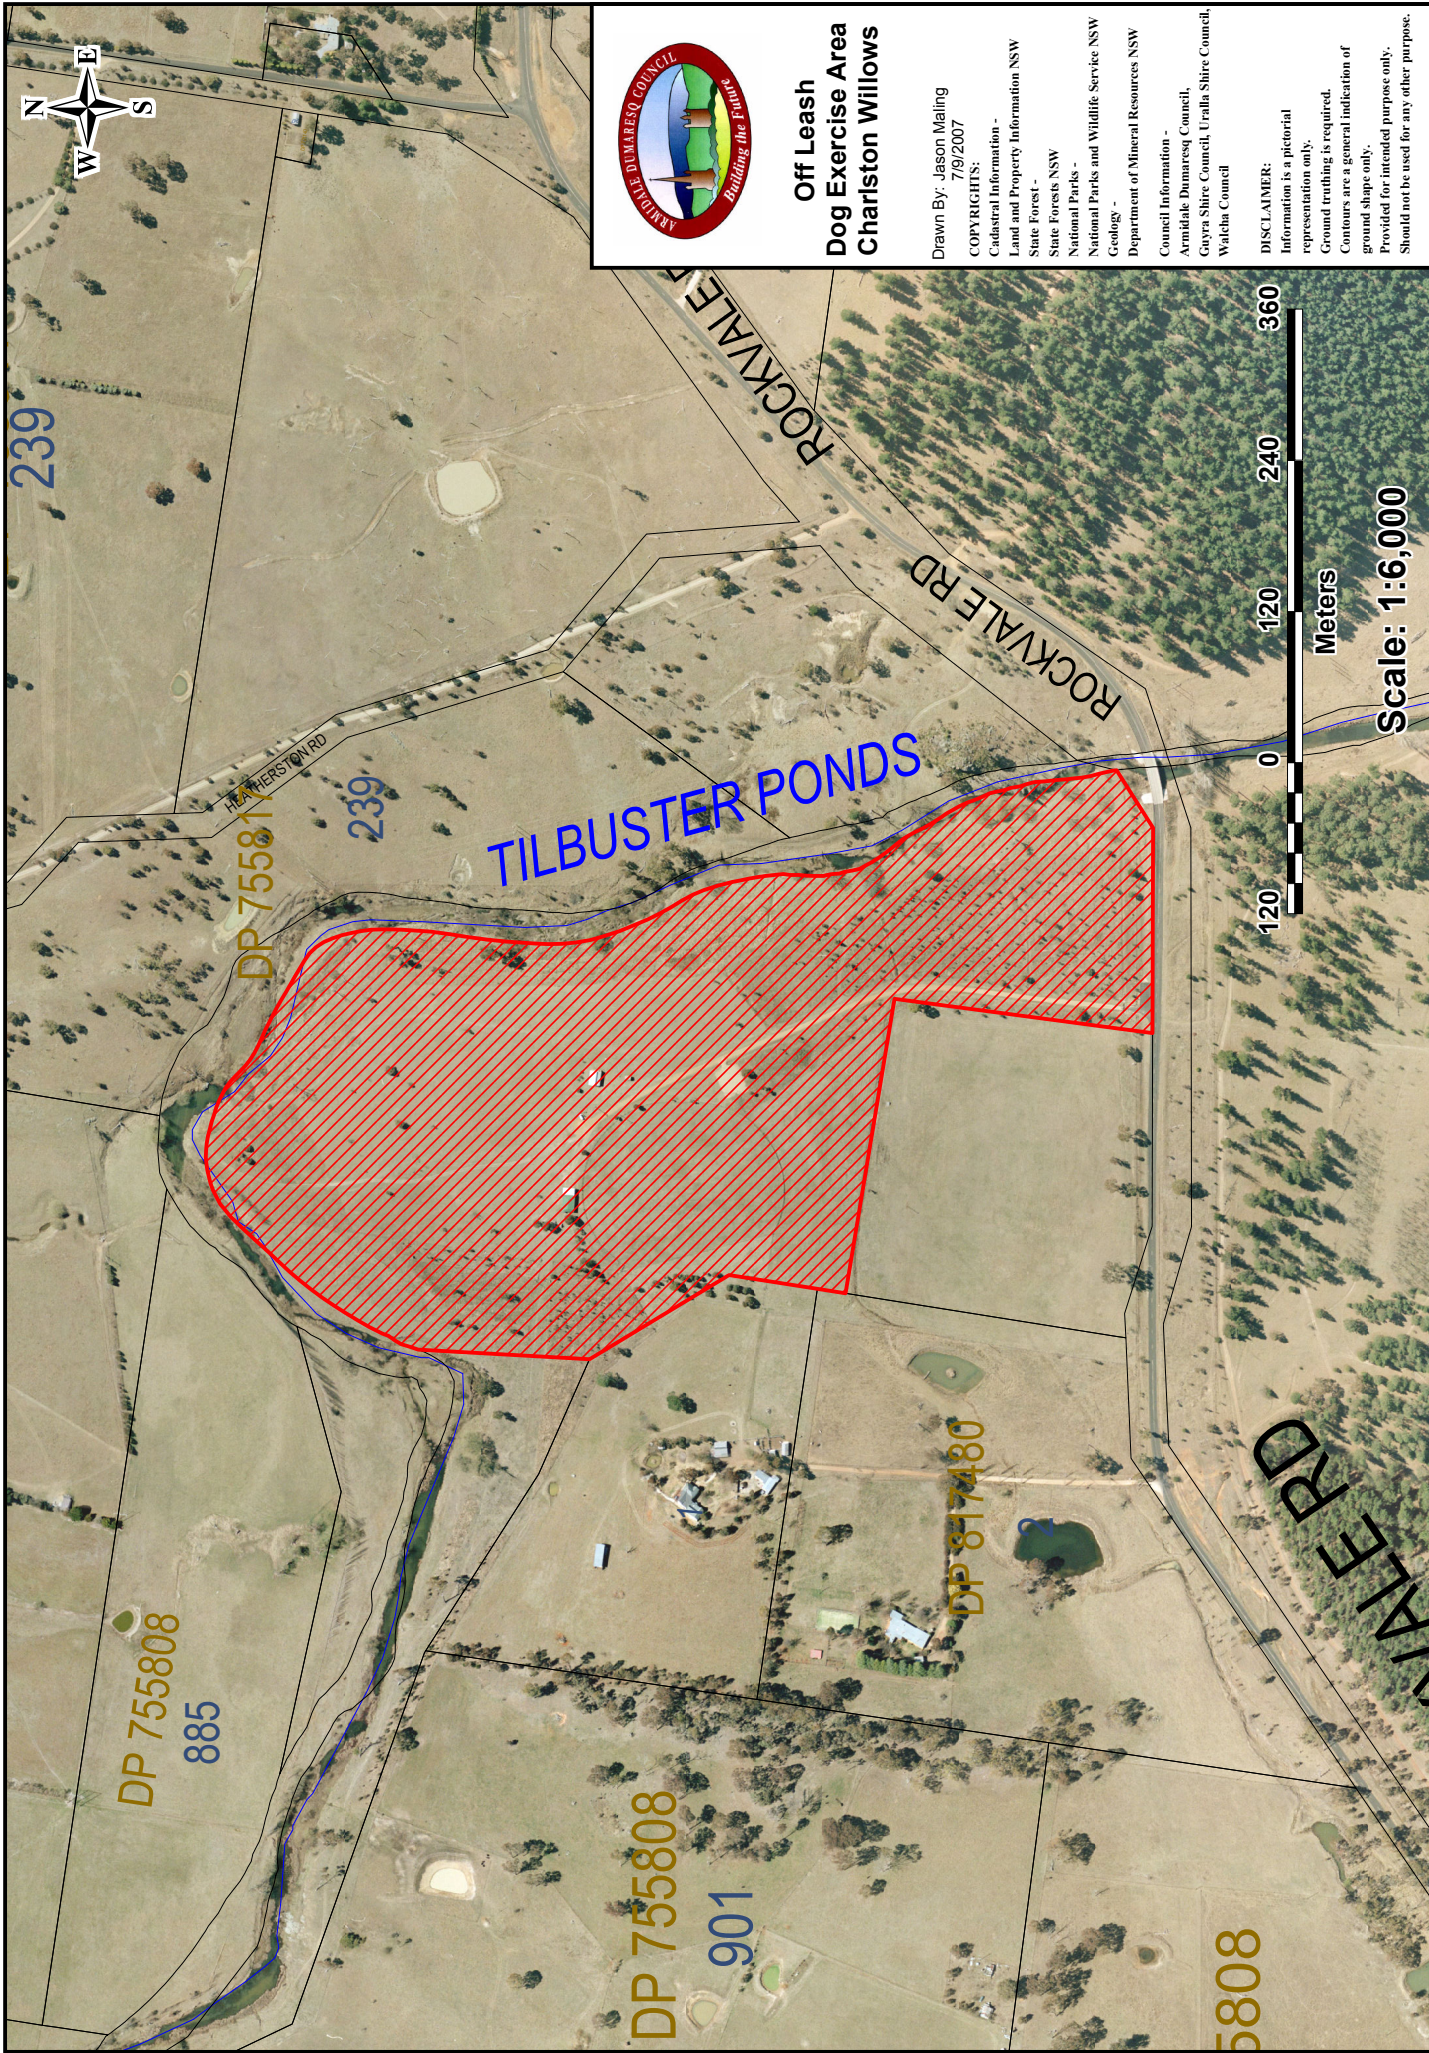

Off Leash Dog Exercise Area Charlston Willows

Drawn By: Jason Maling
7/9/2007

COPYRIGHTS:

- Cadastral Information - Land and Property Information NSW
- State Forest - State Forests NSW
- National Parks - National Parks and Wildlife Service NSW
- Geology - Department of Mineral Resources NSW
- Council Information - Armidale Dumaresq Council, Guyra Shire Council, Uralla Shire Council, Walcha Council

DISCLAIMER:
Information is a pictorial representation only. Ground truthing is required. Contours are a general indication of ground shape only. Provided for intended purposes only. Should not be used for any other purpose.

Meters

Scale: 1:6,000