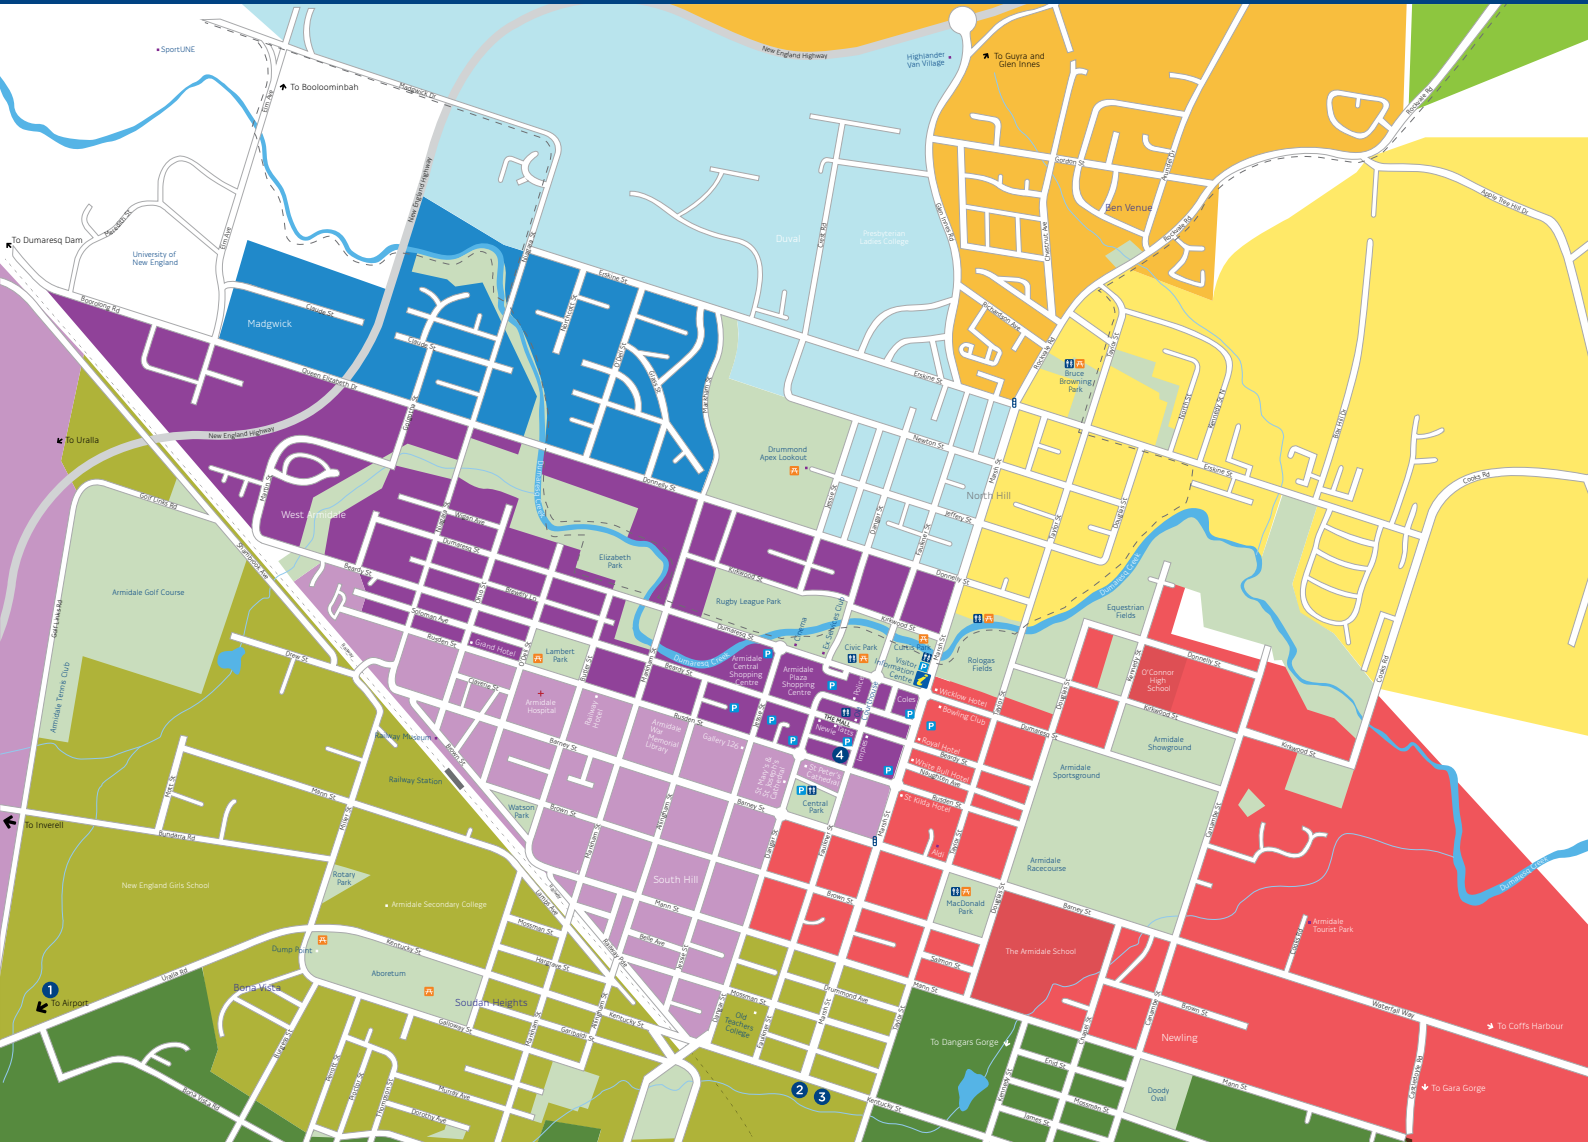

DECEMBER

M	T	W	T	F	S	S
					1	
2	3	4	5	6	7	8
9	10	11	12	13	14	15
16	17	18	19	20	21	22
23	24	25	26	27	28	29
30	31					

To find out the collection week/day in your local area, please click here or scan the QR code to view the interactive map

2024 Urban Council Bin Collection Services

Bin collection day key City To Soil Collection **Week A**

- Monday
- Tuesday
- Wednesday
- Thursday
- Friday

Bin collection day key City To Soil Collection **Week B**

- Monday
- Tuesday
- Wednesday
- Thursday
- Friday

Scan for interactive map

©Cadastral Information - Land and Property Information, ©State Forest - State Forests NSW, ©National Parks - National Parks and Wildlife Service NSW, ©Geology - Department of Mineral Resources NSW