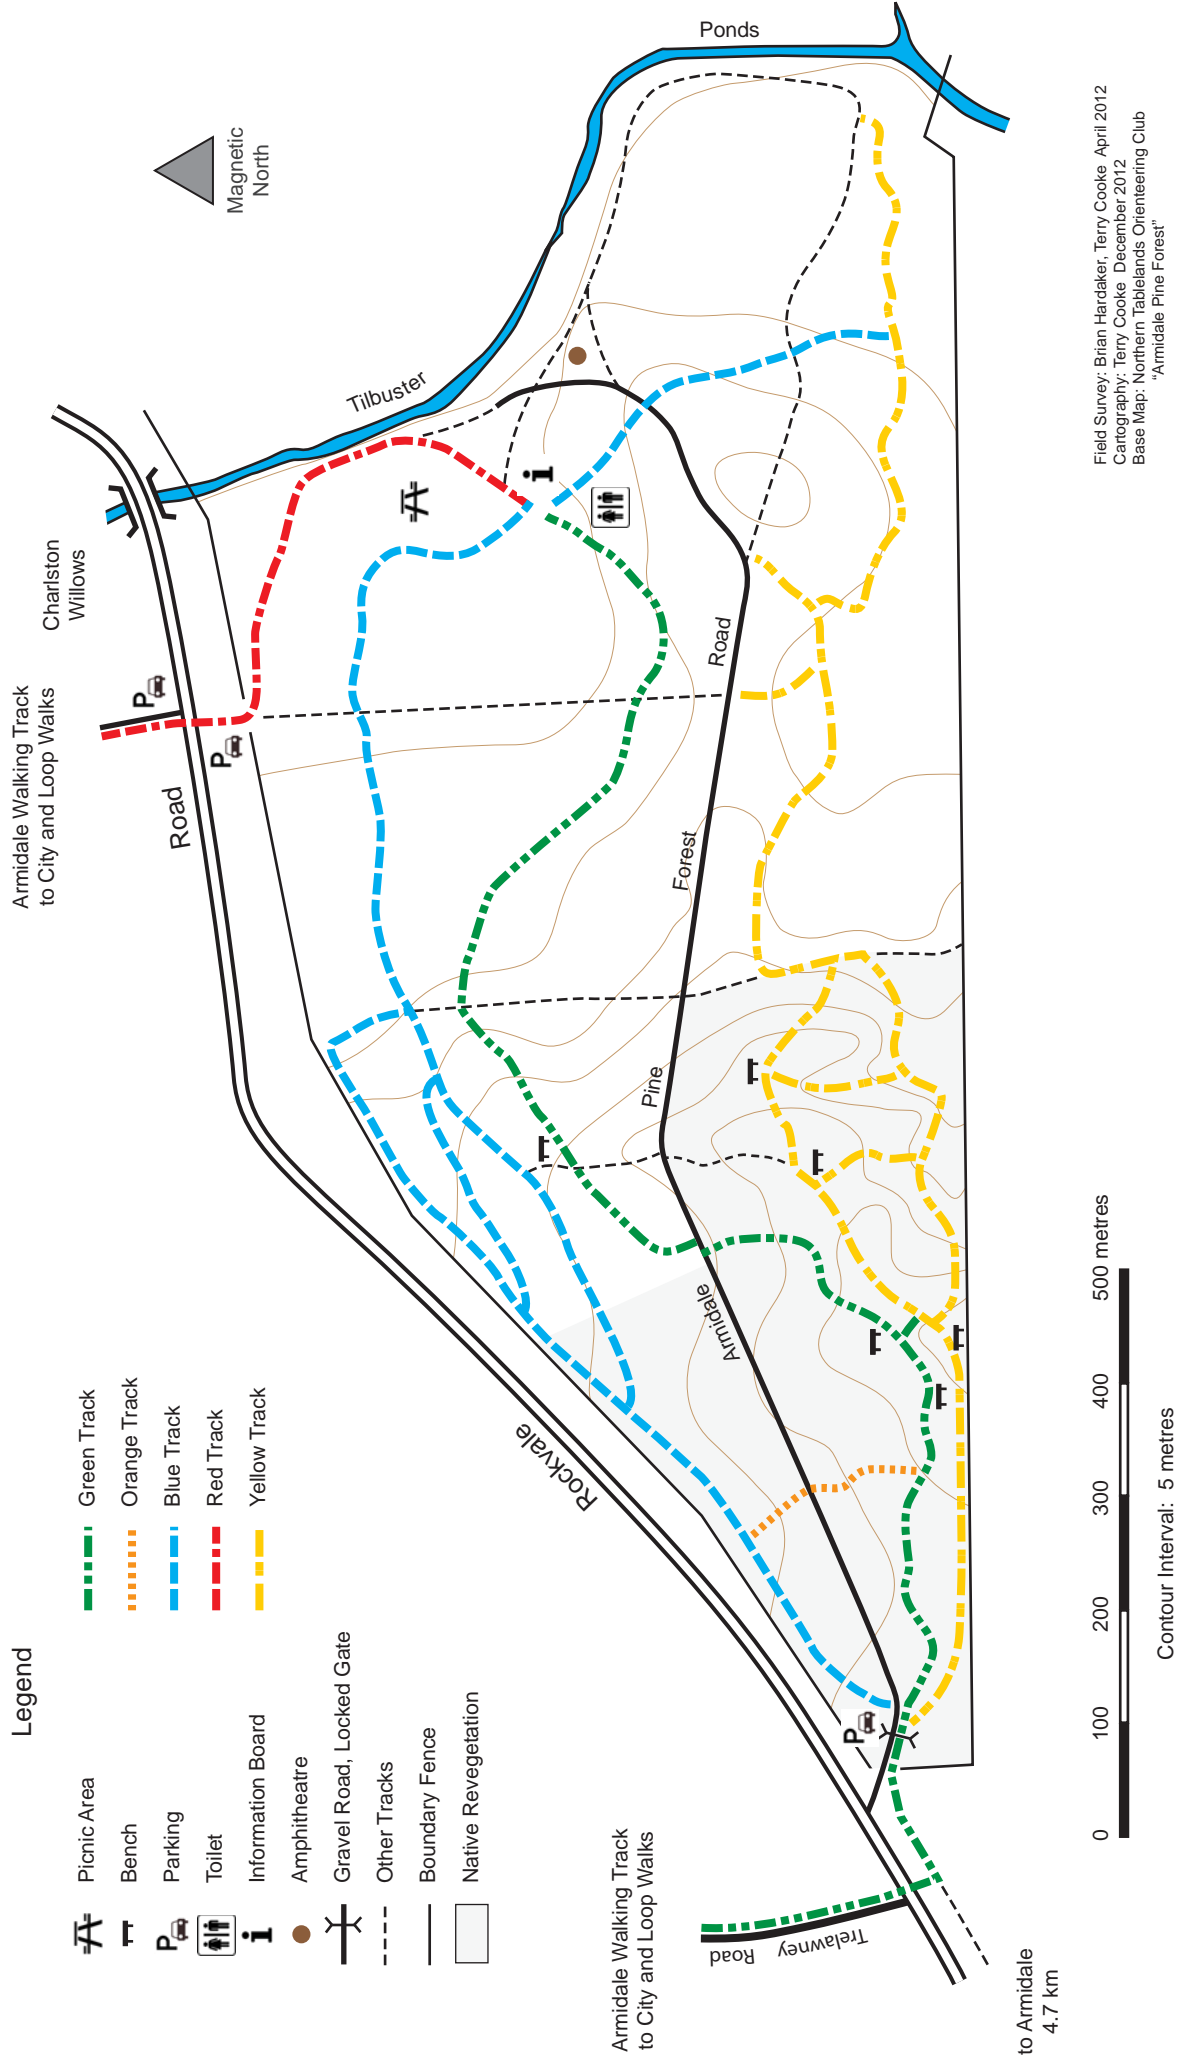

# Armidale Pine Forest Walking Tracks (Western Section)

Field Survey: Brian Hardaker, Terry Cooke April 2012  
 Cartography: Terry Cooke December 2012  
 Base Map: Northern Tablelands Orienteering Club  
 "Armidale Pine Forest"