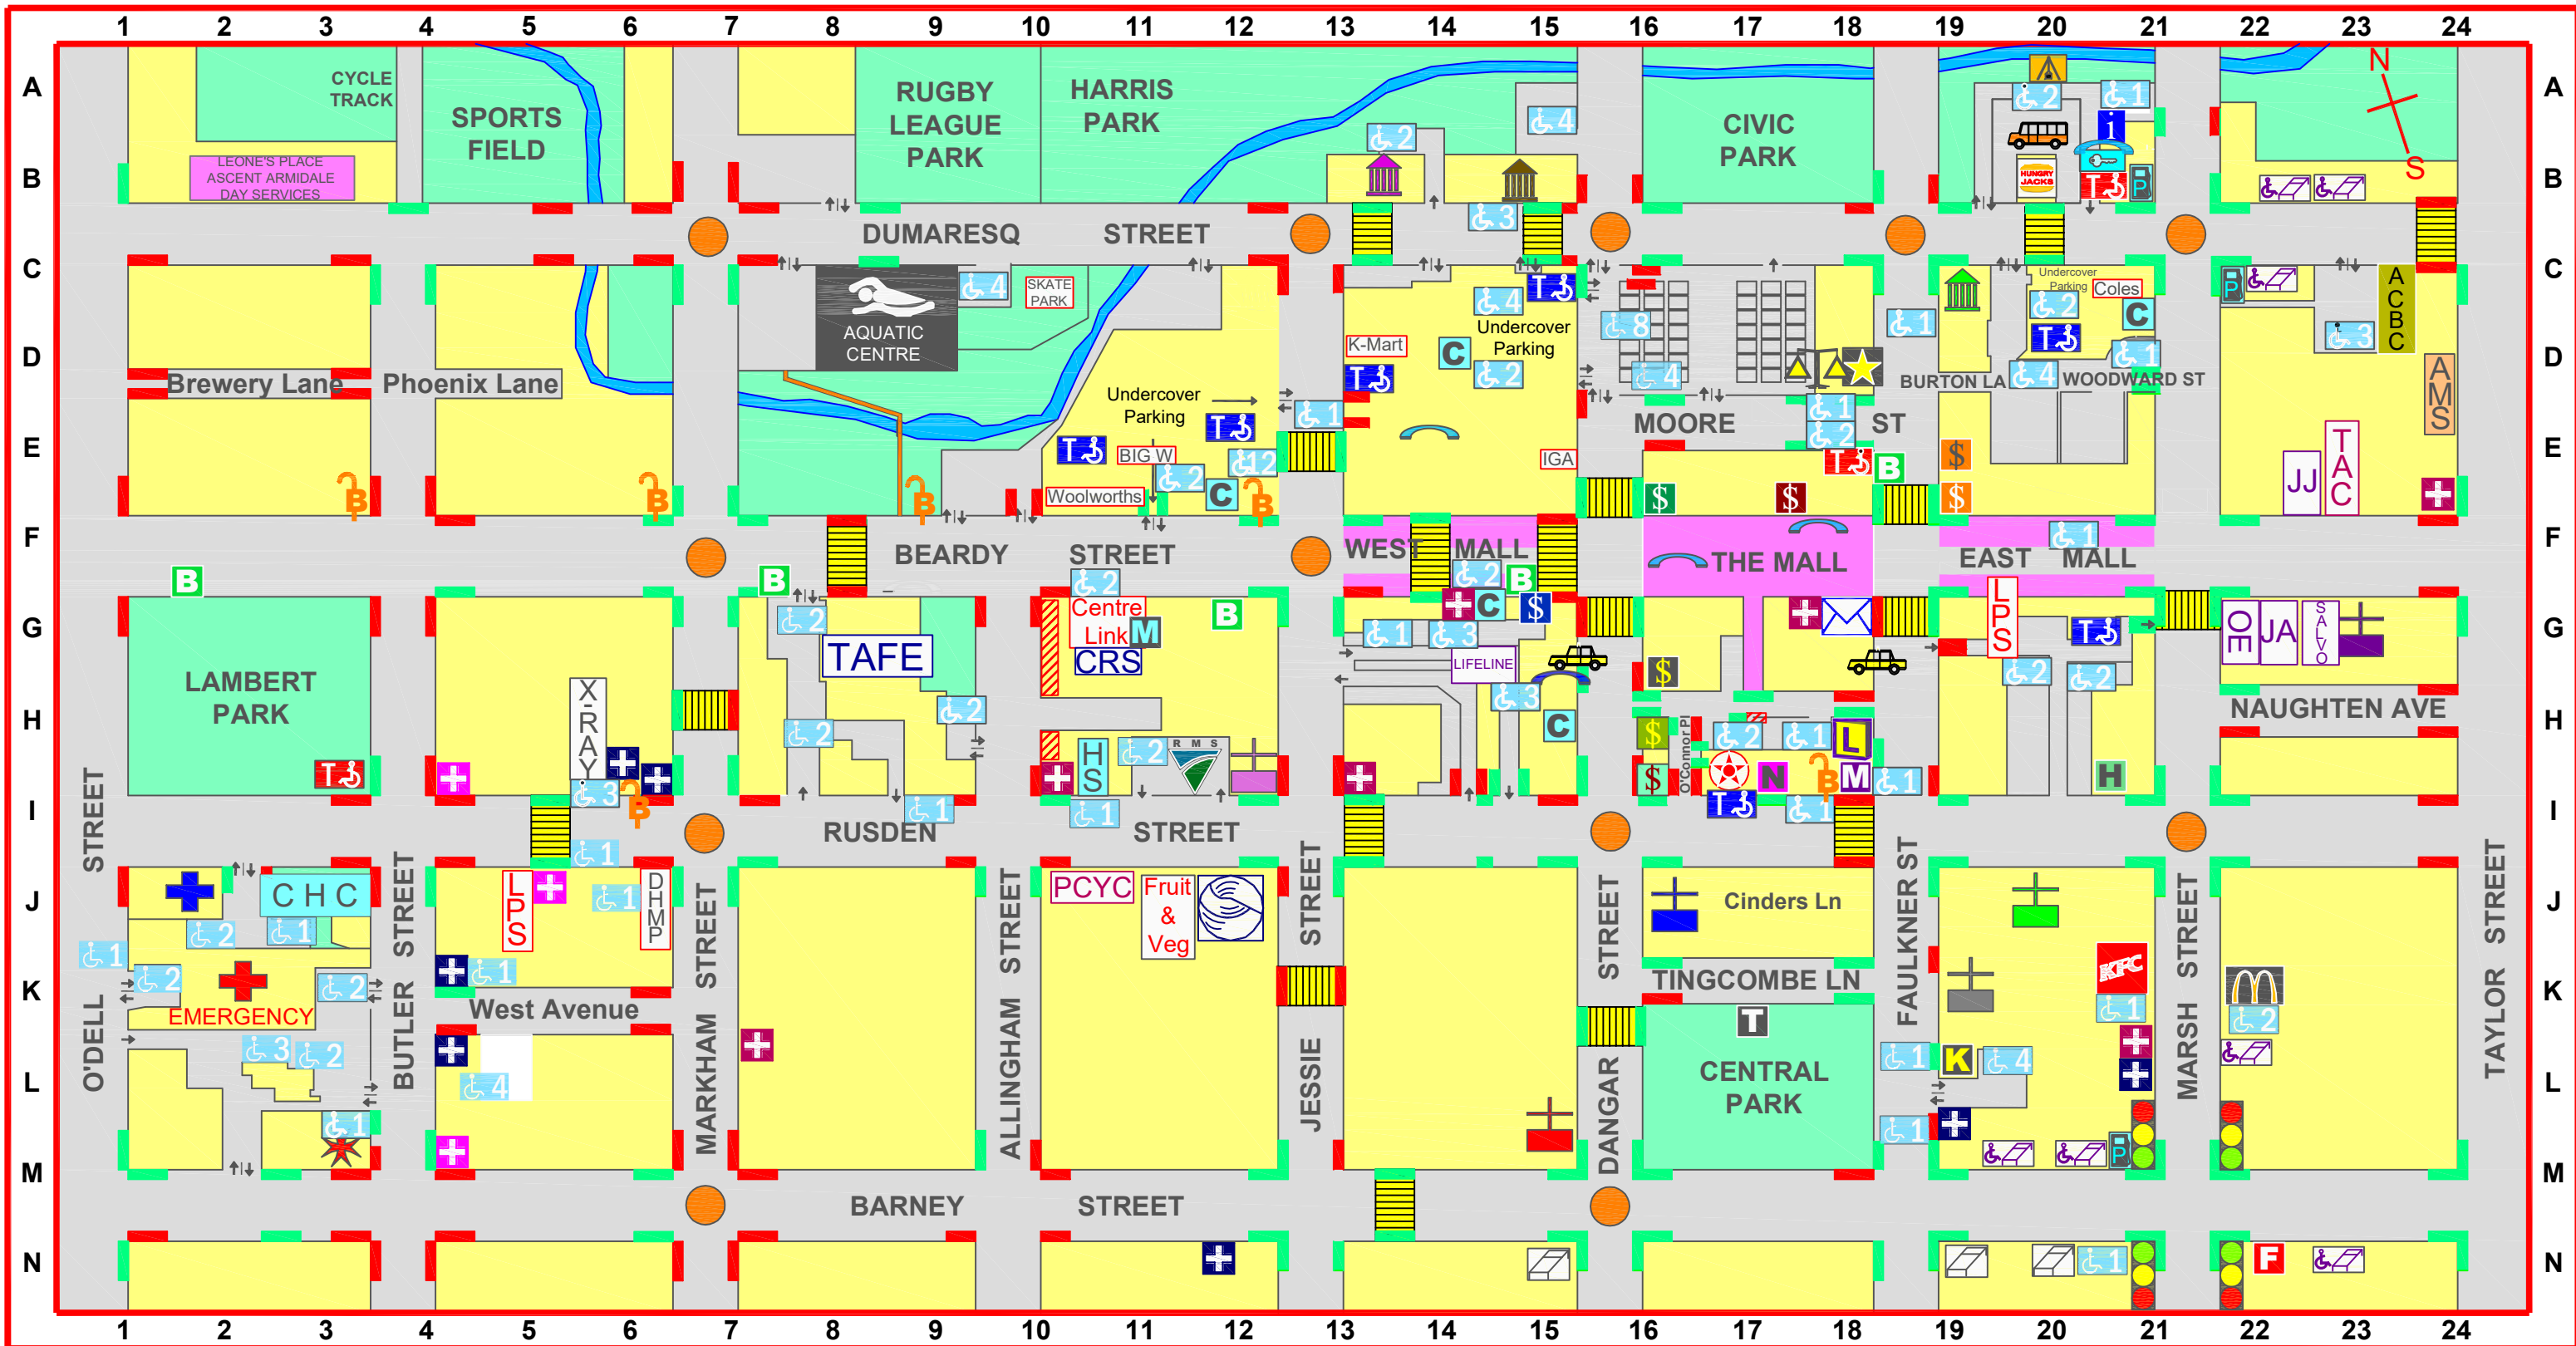

ARMIDALE MOBILITY MAP 2016

Produced By
Armidale Access Committee
Sponsored By
Armidale Regional Council

See Reverse Side For Map Legend
For Further Information Contact Council's
Kent House, 141 Faulkner St, Armidale 2350
Phone: (02) 67703832
Email: kenthouse@armidale.nsw.gov.au